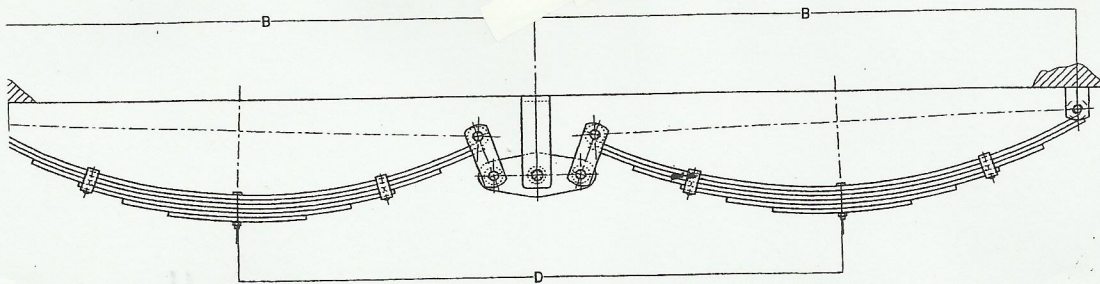

# EYE TO EYE (SHACKLE) SPRINGS TANDEM ROCKER SIDES 60MM X 6MM CENTRE BOLT OFFSET

CAPACITY FOR TWO SPRINGS	DESCRIPTION	LENGTH OF SPRING FROM EYE TO EYE	FREE CAMBER	EYE TO CENTRE BOLT	SHACKLE BOLT DIAMETER
1000 kg	60mm x 6mm x 5 leaf OffSet	700mm	120mm	386mm	16mm
1500 kg	60mm x 6mm x 6 leaf OffSet	700mm	120mm	386mm	16mm
1700 kg	60mm x 6mm x 7 leaf OffSet	700mm	120mm	386mm	16mm

TANDEM AXLE SET UP DIMENSION "B" (NO LOAD)	NOMINAL AXLE CENTRES MINIMUM "D"
835mm	912mm
835mm	912mm
835mm	912mm