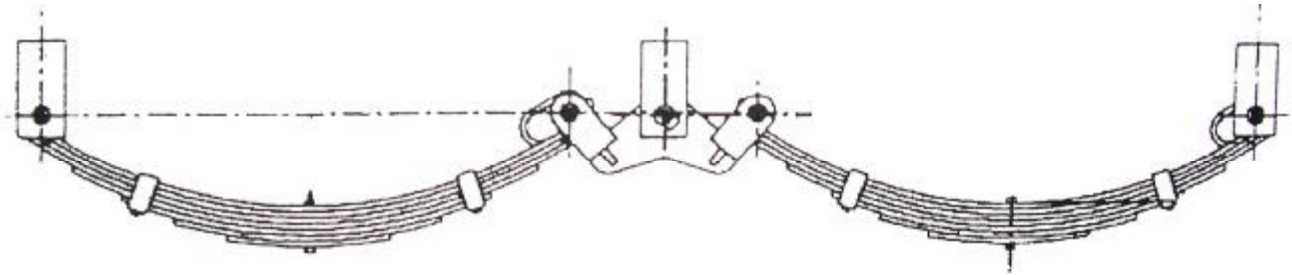

TANDEM ROCKER ROLLER ASSEMBLY Part # 15100 & 15101

With the centre rocker set in the horizontal position, the front and rear dumbjacks (hangers) are to be set so the rollers in the spring rear (oblong) eyes are at the furthestest point from the front spring eyes. No weight is to be placed on the suspension during setting up. When weight is applied to the suspension after setting up, the roller will move partly from the end of the oblong eye.